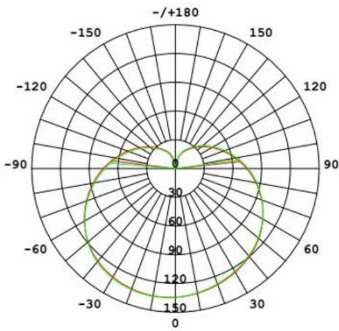

### Photometrical data

Luminous flux	1000 lm
Luminous efficacy	110 lm/W
Color temperature	2700 K - 6500 K
Color rendering index Ra	80