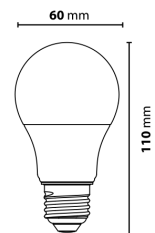

### Electrical data

Nominal wattage	10 W
Nominal voltage	220-240 V
Power factor $\lambda$	0.5

### Photometrical data

Luminous flux	1000 lm
Luminous efficacy	110 lm/W
Color temperature	2700 K - 6500 K
Color rendering index Ra	80

### Dimensions & Weight

Product weight	39g
Base	E27
Dimension	110*60mm