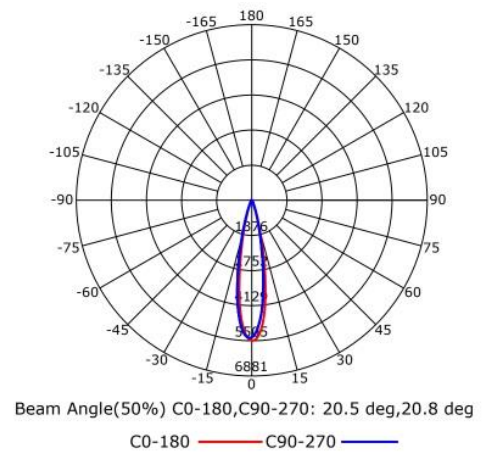

Product features

- Power factor: > 0.5
- Type of protection: IP20
- Lifetime(L70): up to 30,000 Hrs
- Color rendering index R_a : > 80

TECHNICAL DATA

Electrical data

Nominal wattage	12W
Nominal voltage	220-240 V
Power factor λ	0.5

Photometrical data

Luminous flux	750 lm
Luminous efficacy	80 lm/W
Color temperature	2700 K-4000K-6500 K
Color rendering index Ra	80

Cut size & Weight

Product weight	139.7g
Cut size	75mm

Materials & Colors