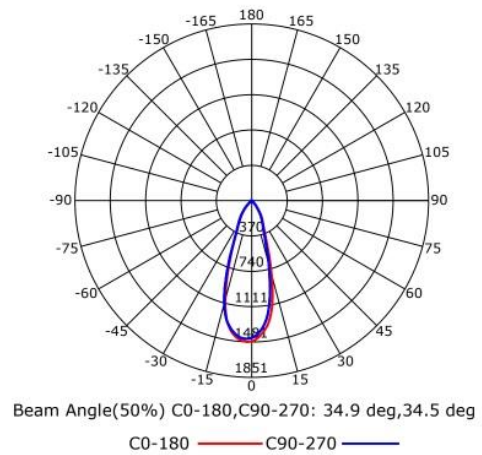

Product features

- Power factor: > 0.5
- Type of protection: IP65
- Lifetime(L70): up to 30,000 Hrs
- Color rendering index R_a : > 80

TECHNICAL DATA

Electrical data

Nominal wattage	12W
Nominal voltage	220-240 V
Power factor λ	0.5

Photometrical data

Luminous flux	750 lm
Luminous efficacy	80 lm/W
Color temperature	2700 K-4000K-6500 K
Color rendering index Ra	80

Cut size & Weight

Product weight	350g
Cut size	75mm

Materials & Colors

Product color	White
Body material	PP